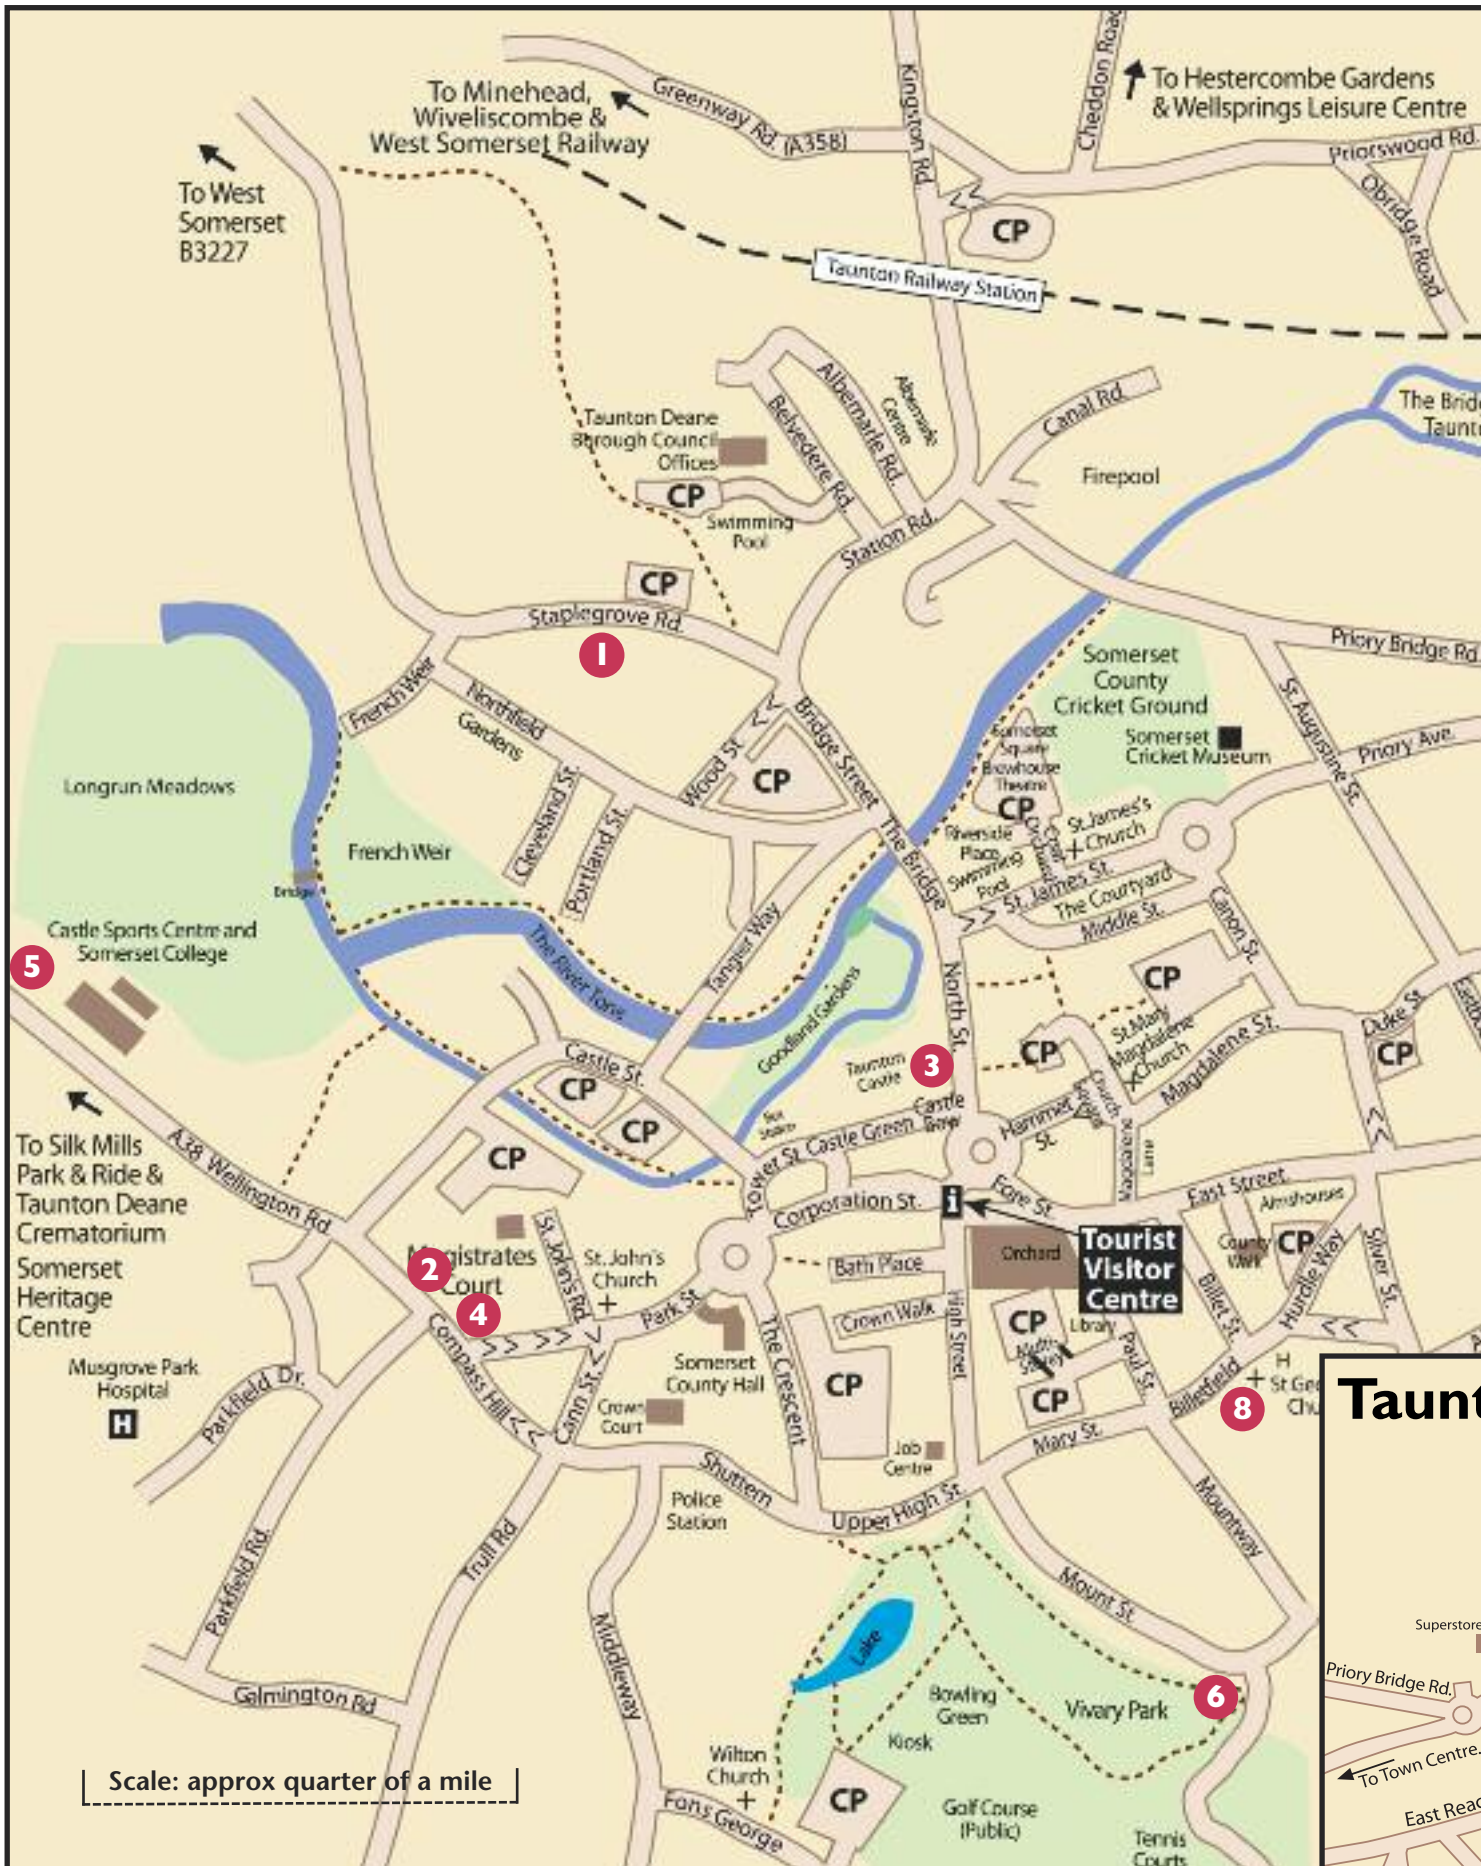

Scale: approx quarter of a mile